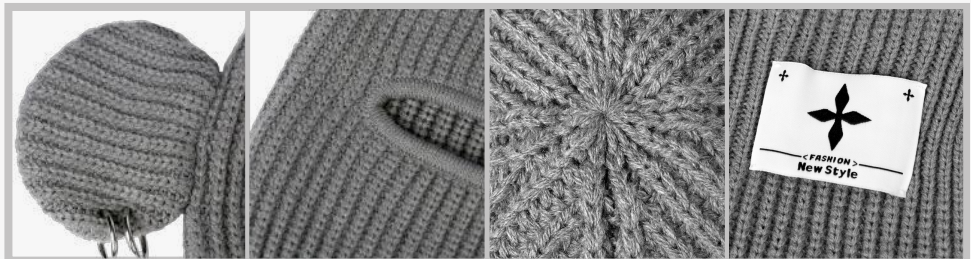

Hats Collection

2 0 2 2 / 9

Style NO. QTD220724S

Material: 100%Acrylic

Size: One Size

Black

Purple

Grey

Yellow

Blue

Brown

Red

DETAILS

Style NO. QTD220725S

Material: 100%Acrylic

Size: One Size

Black

Red

White

Green

DETAILS

Style NO. QTD220733S

Material: 100%Acrylic

Size: 57cm